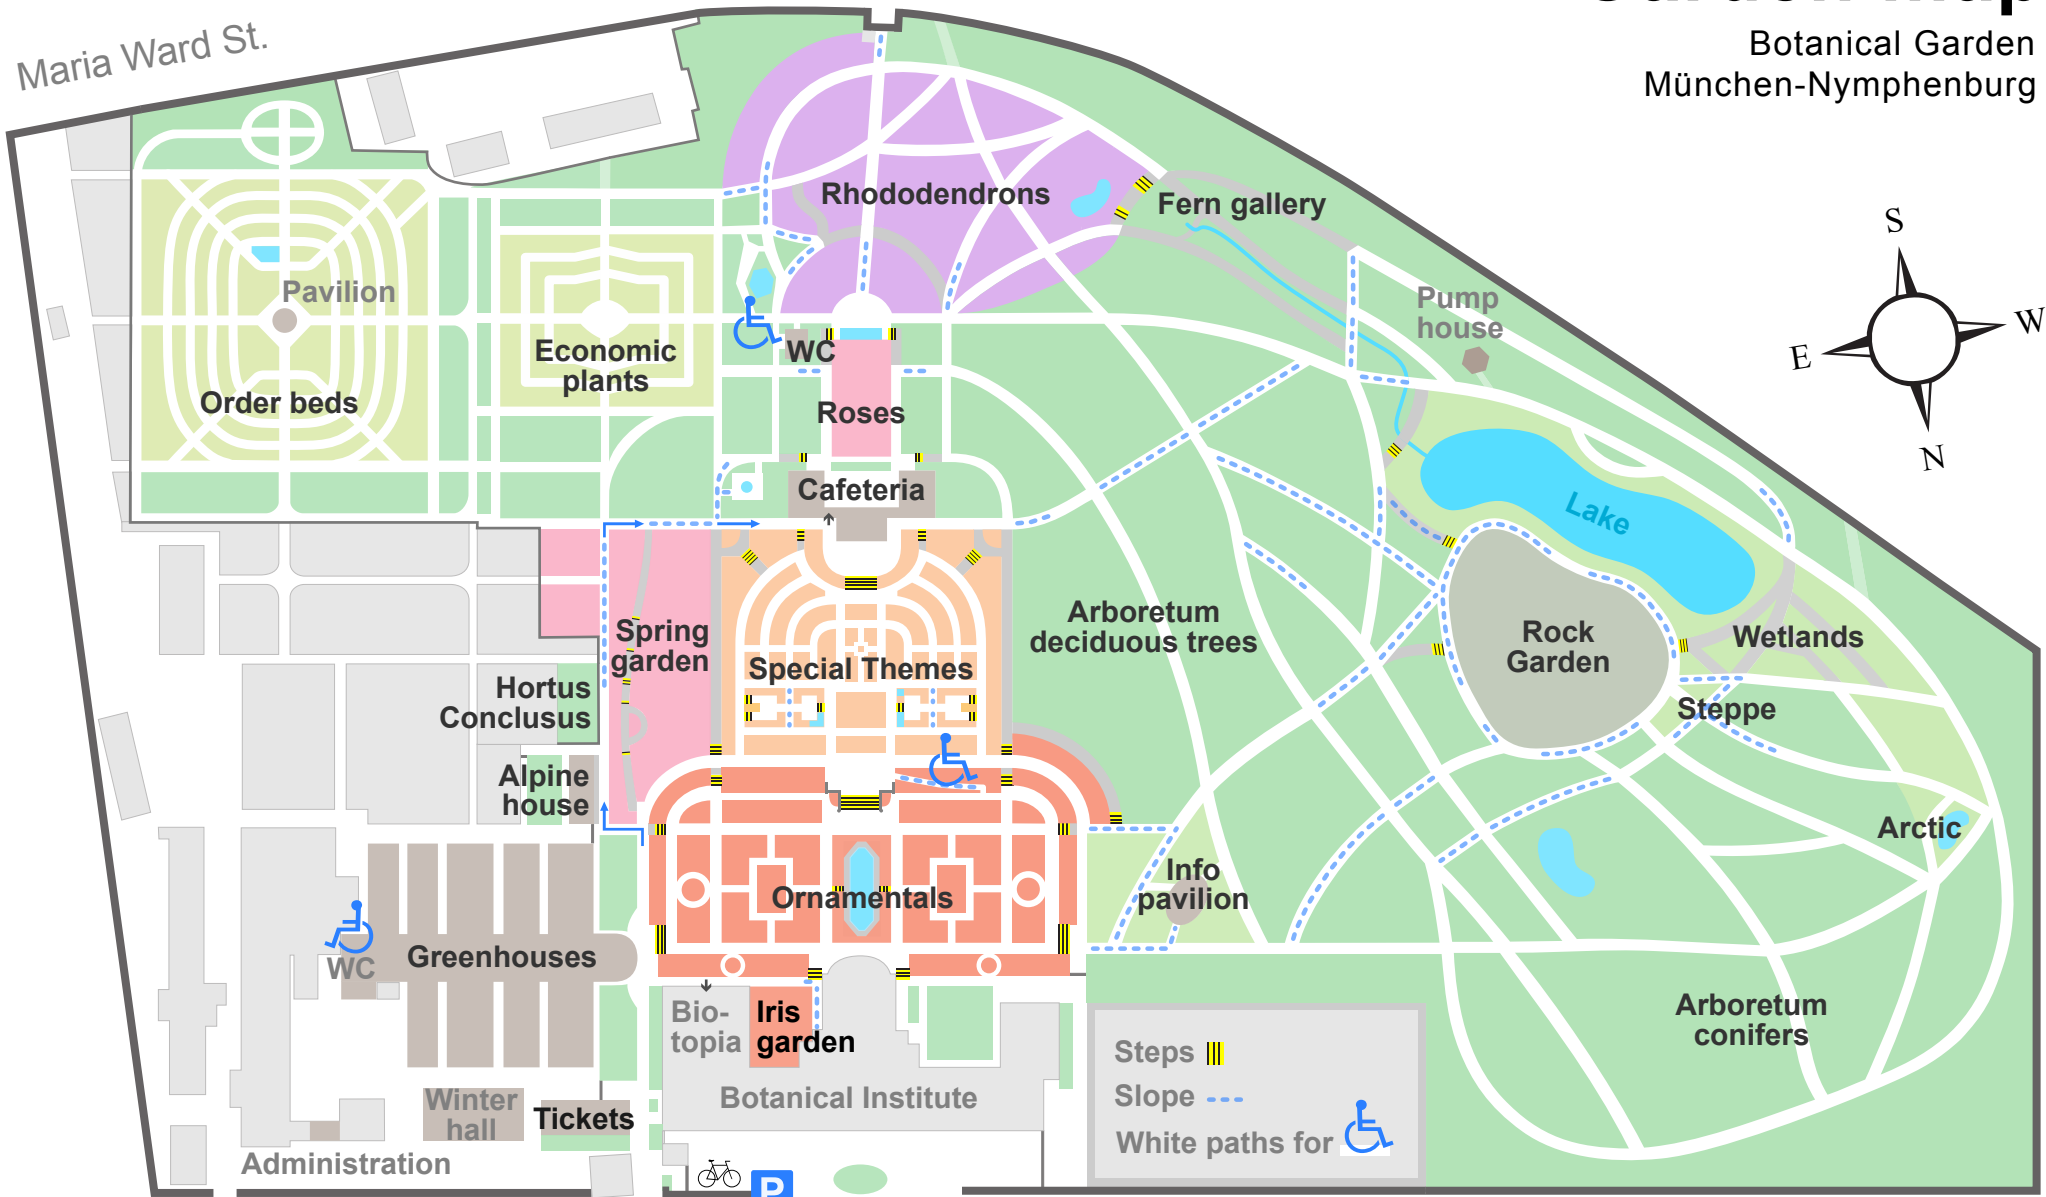

Garden map

Botanical Garden
München-Nymphenburg

Maria Ward St.

Menzinger St. 65 Entrance

2021-10-13